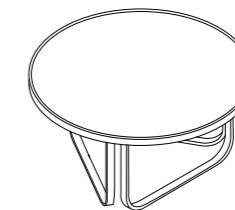

Thea 009 Coffee Table

Design Adam David Tihany

Technical Information

Garden sofas and lounge chairs inspired by the shapes of nature, drawn by sinuous and enveloping lines, where the curves of metal welcome soft cushions for a unique comfort.
Outdoor furniture designed for luxury hotels and ships, but which can also be easily placed in the patio of the house. Pure elegance, to live and to share in outdoor spaces, recovering the authentic relationship with nature in a unique union between environment and product.

TECHNICAL INFORMATION

DESCRIPTION
Coffee table for outdoor use.

STRUCTURE
Powder coated aluminium.
Gres or glazed gres.

WEIGHT
Structure 13 kg

STORAGE COVER
Available.

DIMENSION
L Ø70 × H 35 cm
W Ø27" ²/₃ × H 13" ³/₄

Materials

METAL

Smoke

Milk

Rust

TOP / GRES

Sand

Mole