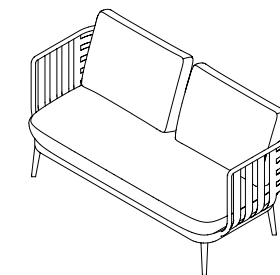

TECHNICAL INFORMATION

DESCRIPTION
Sofa for outdoor use.

STRUCTURE
Powder coated aluminium.

CUSHIONS
Standard or hydro draining.

WEIGHT

Structure	13 kg
Cushions (seat)	13 kg
Cushions (back)	4 kg

STORAGE COVER
Available.

DIMENSION

L 159 × P 73 × H 72 cm
H seat 38 cm

W 62" ²/₃ × D 28" ³/₄ × H 28" ³/₄
H seat 15"

Materials

METAL

Smoke