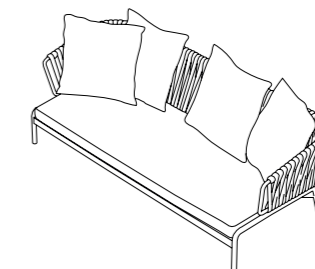

# Spool 203 Sofa

Design Rodolfo Dordoni

Technical Information

Outdoor sofas, chaise lounges and low tables where a closely spaced succession of cords, embracing a metallic tubular frame, creates sinuous lines that brings to mind weaving spools. The result is a collection with an explosive design, a perfect balance between strength and lightness that doesn't neglect the comfort of the seating that can accommodate an abundance of soft cushions. Protagonist of outdoor furniture, SPOOL colors the exteriors with the several variants and combinations available, leaving room for personalization.

## TECHNICAL INFORMATION

**DESCRIPTION**  
Sofa for outdoor use.

**STRUCTURE**  
Powder coated stainless steel.

**BACKREST**  
Polyester padded belt.

**SEAT SUPPORT**  
Elastic belts fixed to the structure.

**CUSHIONS**  
Standard or hydro draining.

**WEIGHT**  
Structure 31 kg  
Cushions (seat + back) 17,5 kg

**STORAGE COVER**  
Available.

**DIMENSION**  
L 236 x P 97 x H 79 cm  
H seat 38 cm  
W 93" x D 38" 1/4 x H 31" 1/8  
H seat 15"