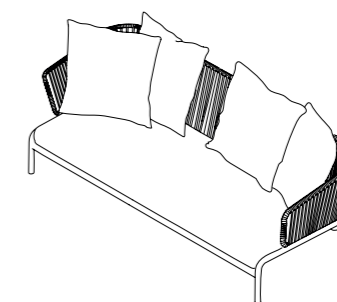

# Spool 003 Sofa

Design Rodolfo Dordoni

Technical Information

Outdoor sofas, chaise lounges and low tables where a closely spaced succession of cords, embracing a metallic tubular frame, creates sinuous lines that brings to mind weaving spools. The result is a collection with an explosive design, a perfect balance between strength and lightness that doesn't neglect the comfort of the seating that can accommodate an abundance of soft cushions. Protagonist of outdoor furniture, SPOOL colors the exteriors with the several variants and combinations available, leaving room for personalization.

## TECHNICAL INFORMATION

**DESCRIPTION**  
Sofa for outdoor use.

**STRUCTURE**  
Powder coated stainless steel.

**CORDS**  
Polyester or acrylic (cord Ø 7 mm).

**SEAT SUPPORT**  
Elastic belts fixed to the structure.

**CUSHIONS**  
Standard or hydro draining.

**WEIGHT**  
Structure 31 kg  
Cushions (seat + back) 17,5 kg

**STORAGE COVER**  
Available.

**DIMENSION**  
L 236 x P 97 x H 79 cm  
H seat 38 cm  
W 93" x D 38" ¼ x H 31" ⅝  
H seat 15"