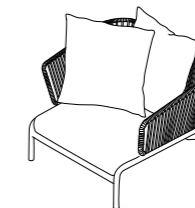

Spool 001 Sofa

Design Rodolfo Dordoni

Technical Information

Outdoor sofas, chaise lounges and low tables where a closely spaced succession of cords, embracing a metallic tubular frame, creates sinuous lines that brings to mind weaving spools. The result is a collection with an explosive design, a perfect balance between strength and lightness that doesn't neglect the comfort of the seating that can accommodate an abundance of soft cushions. Protagonist of outdoor furniture, SPOOL colors the exteriors with the several variants and combinations available, leaving room for personalization.

TECHNICAL INFORMATION

DESCRIPTION

Sofa for outdoor use.

STRUCTURE

Powder coated stainless steel.

CORDS

Polyester or acrylic (cord Ø 7 mm).

SEAT SUPPORT

Elastic belts fixed to the structure.

CUSHIONS

Standard or hydro draining.

WEIGHT

Structure	19 kg
Cushions (seat + back)	9,5 kg

STORAGE COVER

Available.

DIMENSION

L 106 x P 97 x H 79 cm
H seat 38 cm

W 35" ³/₈ x D 38" ¹/₄ x H 31" ¹/₈
H seat 15"

Materials

METAL

Smoke

Milk

Rust

CORD