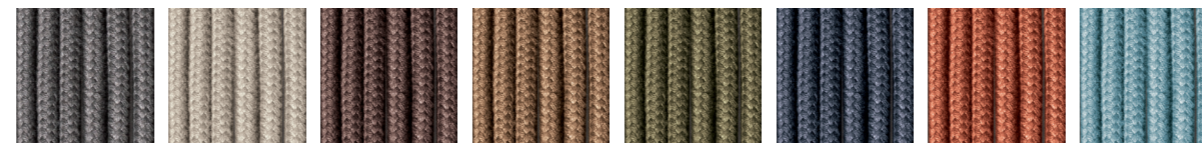

L 106 x P 97 x H 79 cm
H seat 38 cm

W 35" ³/₈ x D 38" ¹/₄ x H 31" ¹/₈
H seat 15"

Materials

METAL

Smoke

Milk

Rust

CORD

Grey

Sand

Brown

Tobacco

Olive

Blue

Orange

Sky