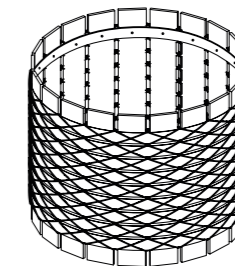

Barrique 003 Planter

Design unPizzo

Technical Information

BARRIQUE is the original outdoor planter cover designed by UNPIZZO, a studio specialising in the creation of weaves for indoor and outdoor furniture. In the different formats of the modern iroko wood planters, the belts generate, as weave, a pattern complemented by the fine cordage forming rhombuses on the entire surface of the cylinder. BARRIQUE planters are available in three sizes, with narrow or wide slats and complementing belts and cords, in continuity with RODA's formal language. The fabric elements come in a wide range of colour combinations: solid colour, tone on tone or in two contrasting colours chosen from the full catalogue range.

TECHNICAL INFORMATION

DESCRIPTION
Planter for outdoor use.

STRUCTURE
Iroko.

CORDS
Polyester or acrylic (cord Ø 3 mm).

BELTS
Polyester (belt 16 mm).

WEIGHT
Structure 11,5 kg

DIMENSION
Ø 79 × H 62 cm
Ø 31" 1/8 × H 24" 1/2

Materials

STRUCTURE

Iroko

BELT + CORD

Grey Sand Brown Tobacco Olive Sky Blue Orange

BELT + RECYCLED CORD

Clay Mint Rose Stone Teal

BICOLOR